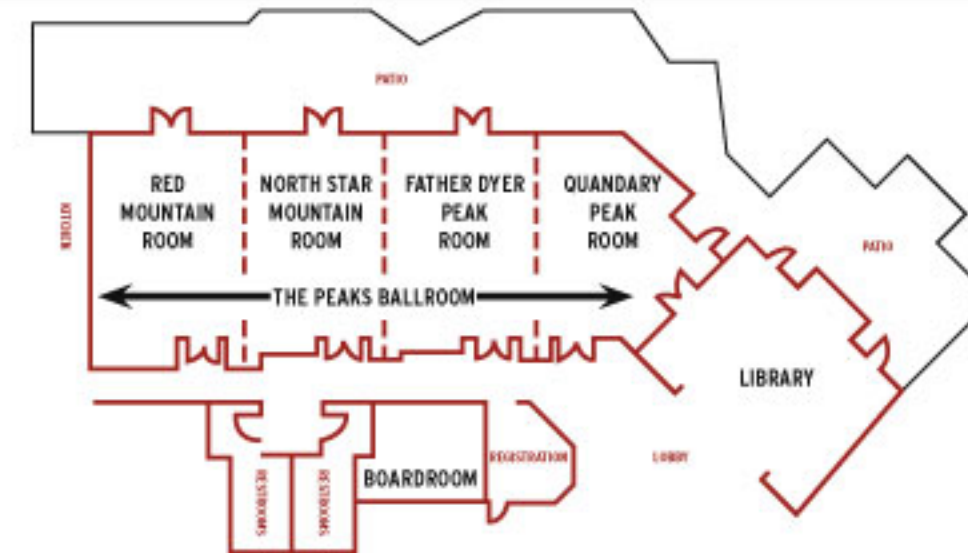

EVENT SERVICES

- Intimate and serene, Mountain Thunder Lodge is a memorable location for weddings, meetings, and other gatherings.
- The event space totals 3,000 square feet throughout five rooms, including French doors that open onto beautiful protected wetlands.

AMENITIES

- Luxury accommodation in Breckenridge
- Curbside shuttle service to the lifts and town
- Year-round heated outdoor pool and hot tubs
- Wireless Internet access

LOCATION

- Ski-in/gondola-out access to the Base of Peak 8
- Just two blocks to historic Main Street

MOUNTAIN THUNDER LODGE

ROOM NAME	DIMENSIONS	SQUARE FEET	ROOM CONFIGURATION					
			THEATER	CONFERENCE	SCHOOL ROOM	HOLLOW SQUARE	BANQUET	RECEPTION
THE PEAKS BALLROOM	35 x 96	2976	300	-	150	-	200	325
RED MOUNTAIN ROOM	35 x 22	744	80	32	40	36	50	90
NORTH STAR MOUNTAIN ROOM	35 x 23	651	60	30	40	30	50	60
FATHER DYER PEAK ROOM	35 x 23	744	80	32	40	36	50	80
QUANDARY PEAK ROOM	35 x 26	704	80	30	36	30	50	95
BOARDROOM	18 x 15	330	-	10	-	-	-	-
PATIO	100 x 15	1500	-	-	-	-	80	140