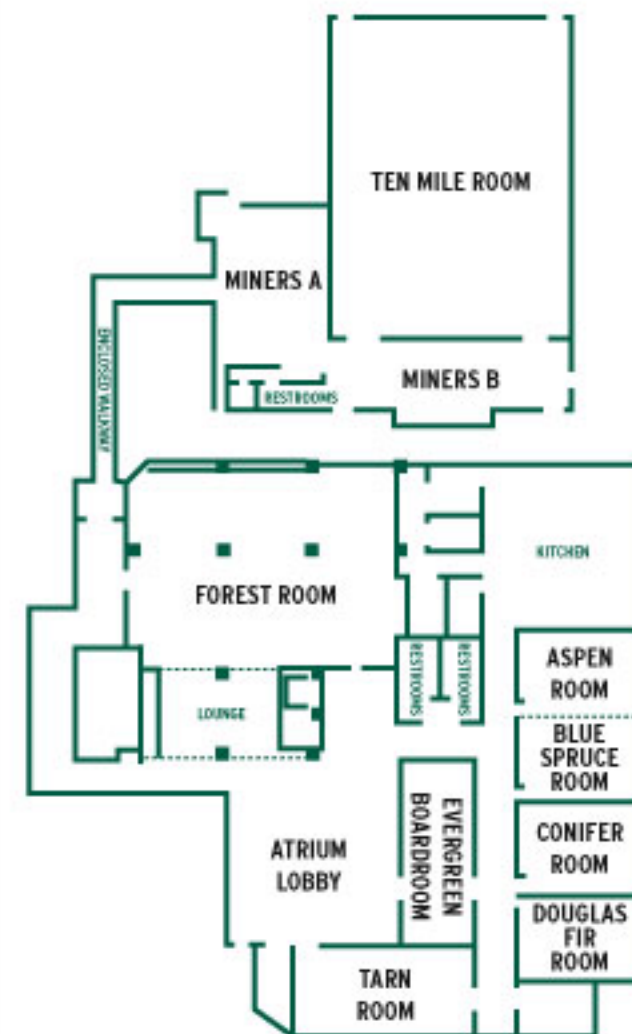

### EVENT SERVICES

- Featuring a spectacular setting, easy access and a wide range of accommodations, Village at Breckenridge is ideal for groups and special events.
- Indoor event space totals 22,000 square feet with 13 rooms.

### LOCATION

- Walking distance to the chairlift at the Base of Peak 9
- Half a block from charming historic Main Street
- Immediate access to the pedestrian plaza with shopping, dining and recreation

### VILLAGE AT BRECKENRIDGE

ROOM NAME	DIMENSIONS	SQUARE FEET	ROOM CONFIGURATION					
			THEATER	CONFERENCE	SCHOOL ROOM	HOLLOW SQUARE	BANQUET	RECEPTION
TEN MILE ROOM	78 x 58	4673	500	75	275	75	350	515
MINERS A	49 x 29	1417	-	-	-	-	-	85
MINERS B	59 x 16	963	-	-	-	-	-	95
FOREST ROOM	66 x 50	3468	300	50	200	50	230	350
ATRIUM LOBBY	40 x 40	1600	-	-	-	-	-	100
EVERGREEN BOARDROOM	39 x 20	831	-	16	-	16	16	-
TARN ROOM	40 x 20	831	60	30	50	24	50	65
ASPEN ROOM	20 x 30	640	50	22	30	24	30	65
BLUE SPRUCE ROOM	20 x 30	640	50	22	30	24	30	65
CONIFER ROOM	20 x 30	640	50	22	30	24	30	65
DOUGLAS FIR ROOM	20 x 30	640	50	22	30	24	30	65