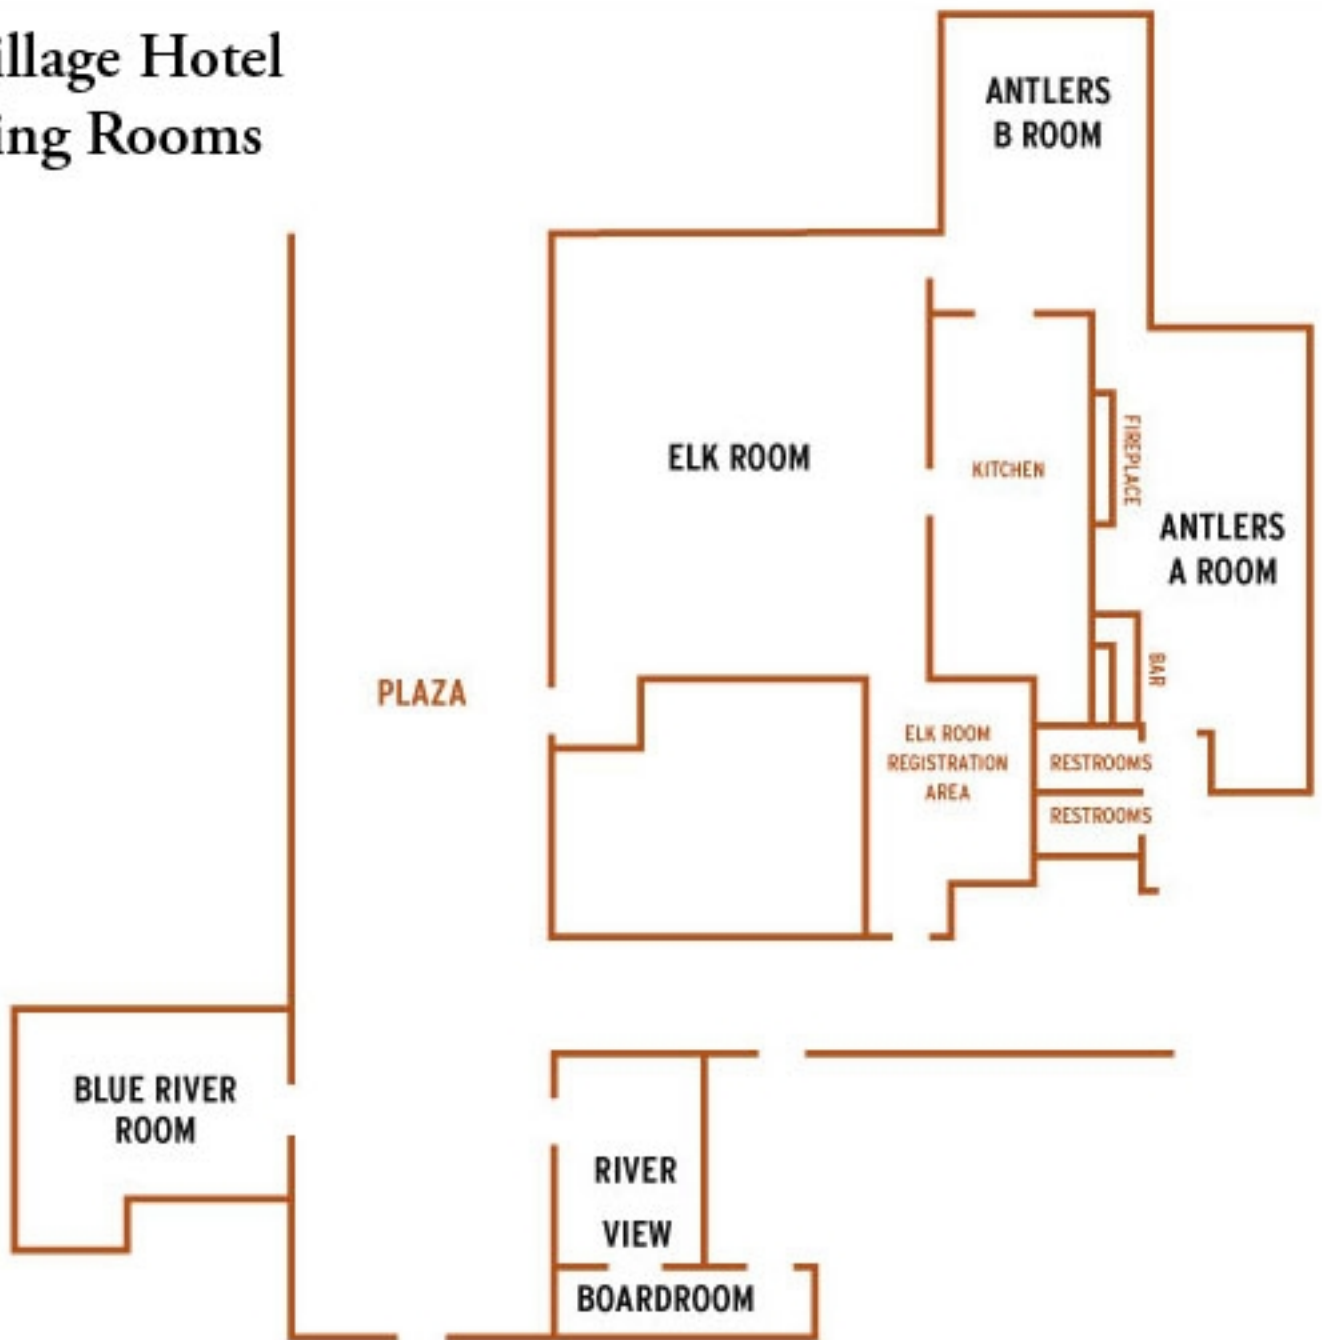

The Village Hotel Meeting Rooms

ROOM NAME	DIMENSIONS	SQUARE FEET	ROOM CONFIGURATION					
			THEATER	CONFERENCE	SCHOOL ROOM	HOLLOW SQUARE	BANQUET	RECEPTION
ELK ROOM	48 x 40	1927	160	32	80	35	150	200
ANTLERS A ROOM	42 x 24	1048	70	30	50	35	70	125
ANTLERS B ROOM	34 x 24	839	35	18	25	15	35	35
BLUE RIVER ROOM	42 x 30	1260	90	30	60	30	90	120
RIVER VIEW BOARDROOM	21 x 15	354	-	14	-	-	-	25